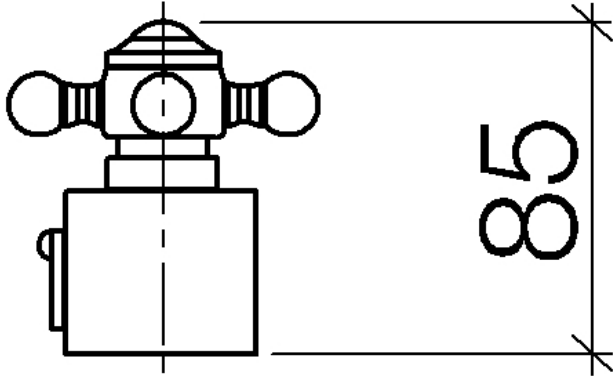

## MADISON Temperature control handle - Platinum

---

MADISON

11 420 360

11 420 360

11 420 360

Parts for other finishes can be found here: [Chrome](#)

Spare parts list

No.	Item Number	Name	Quantity used	Delivery time
1	09 20 36 005-08	handle	1	40
2	09 26 01 016 90	accessories	1	2
3	09 20 83 006 90	handle	1	2
4	09 24 03 119 90	nipple	1	2
6	09 20 36 004-08	handle	4	40
7	90 30 30 027 00 90	screw	1	2
8	09 30 33 004 90	screw	1	2
10	90 21 33 020 00 90	handle	1	2